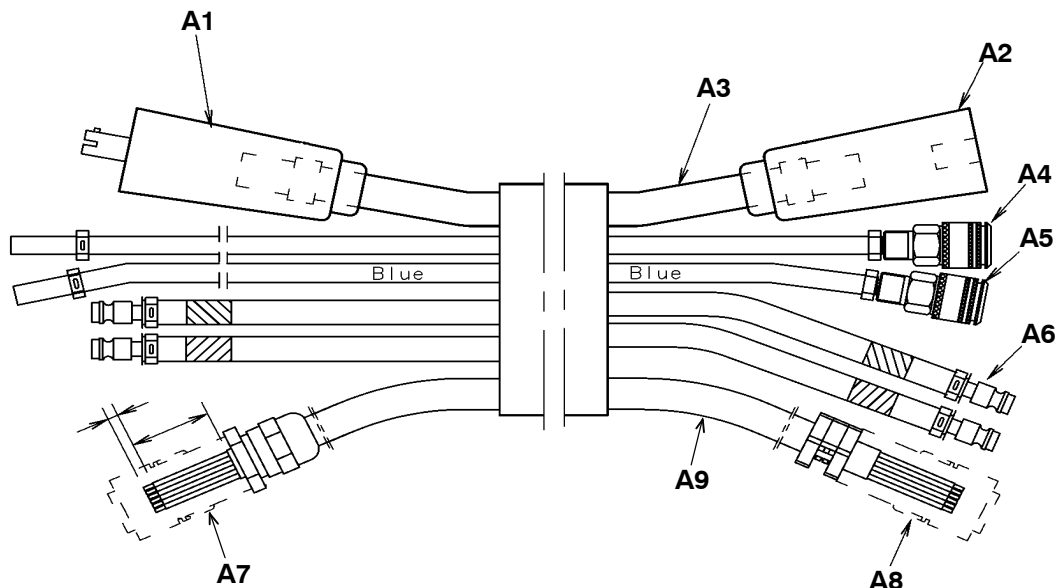

Connection sets 10 pole & 12 pole

12 pole