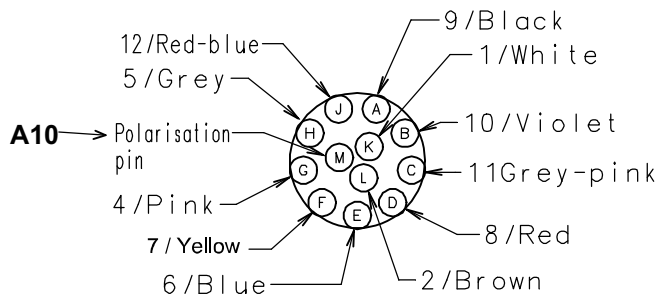

Connection sets 10 pole & 12 pole

12 pole