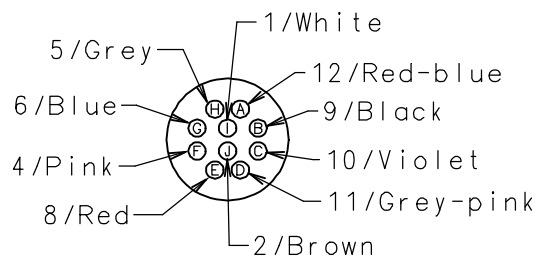

10 pole socket