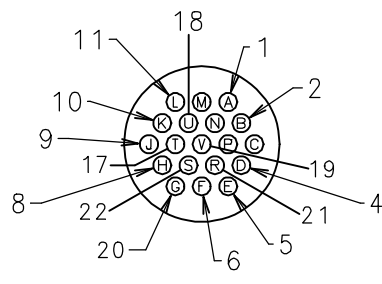

# Connection sets 19 pole & 23 pole

**23 pole**

**19 pole plug**

**19 pole socket**

**23 pole plug**

**19 pole socket**

## Connection sets 15 pole

Item	Qty	Ordering no.	Denomination	Notes
C1	1	0160 360 881	OKC connector male 50 mm <sup>2</sup>	OKC cable plug 50 mm <sup>2</sup>
C2	1	0160 361 881	OKC connector female 50 mm <sup>2</sup>	OKC cable socket 50 mm <sup>2</sup>
C3		0262 613 606	Welding cable 50 mm <sup>2</sup> black	To be ordered per metre
C4	1	0365 803 011	Quick coupling, female, red	
		0190 315 105	Water hose D = 14/8	To be ordered per metre
	2	-	Hose clip	
C5	1	0365 803 012	Quick coupling, female, blue	
		0190 315 105	Water hose D = 14/8	To be ordered per metre
	2	-	Hose clip	
C6	2	0365 803 013	Nipple male MSG	For hose D = 14/8
	2	-	Hose clip	
C7		0190 315 102	Gas hose D = 11/5.5	To be ordered per metre
	2	-	Hose clip	
C8	2	0192 784 015	Pin plug 15 pole	Cable plug 15 pole (pins not included)
	30	0192 784 101	Pin	
C9		0466 536 001	Guide cable OZ-0 2x2.5+21x0.5	To be ordered per metre