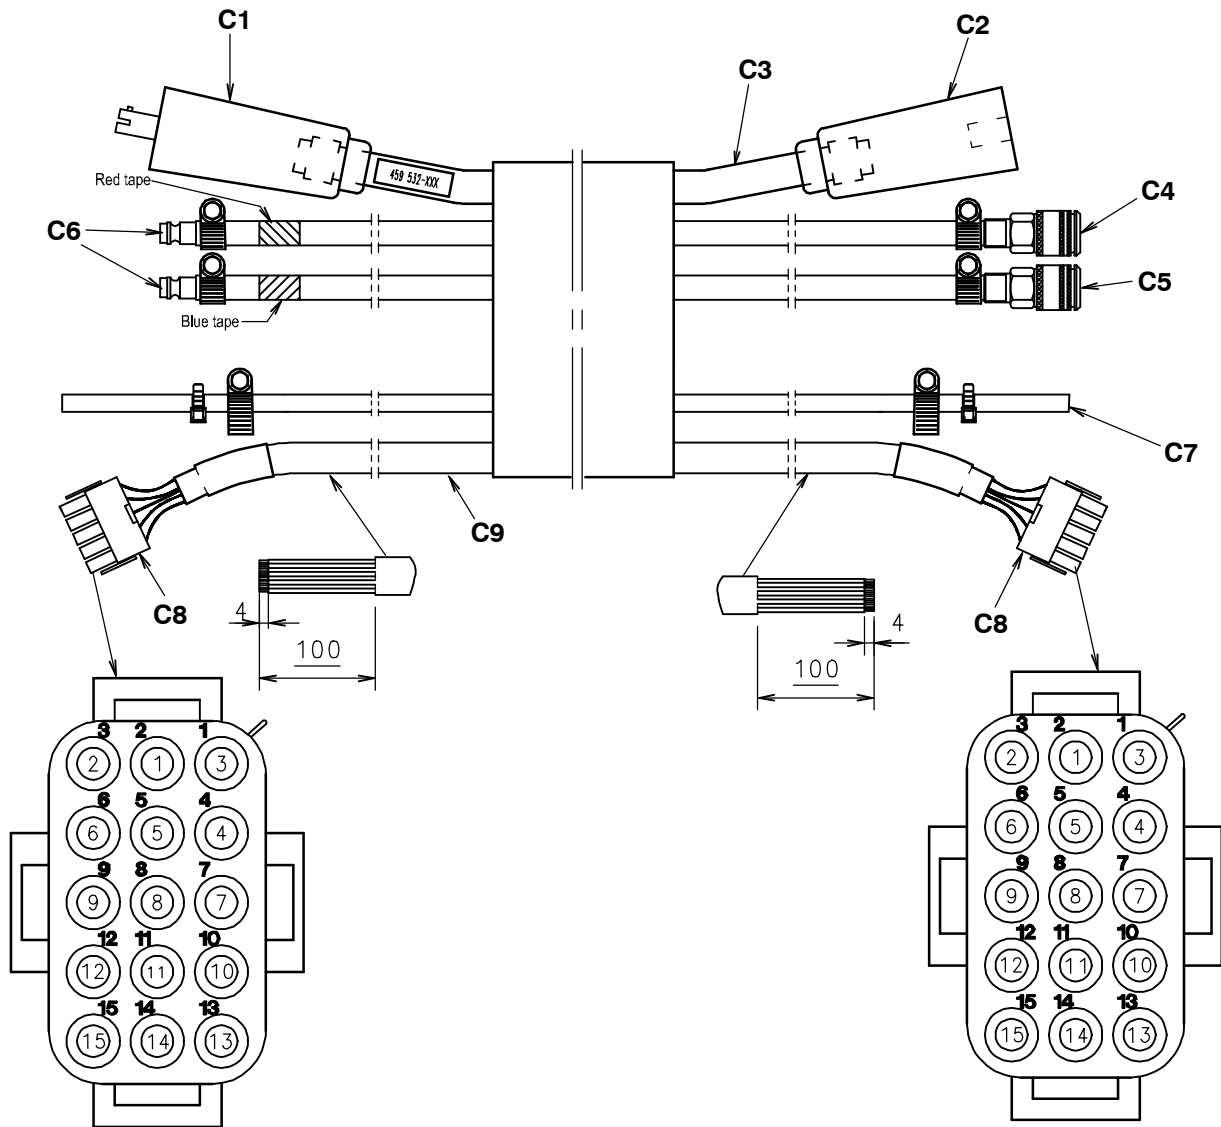

Connection sets 15 pole

Item	Qty	Ordering no.	Denomination	Notes
C1	1	0160 360 881	OKC connector male 50 mm²	OKC cable plug 50 mm²
C2	1	0160 361 881	OKC connector female 50 mm²	OKC cable socket 50 mm²
C3		0262 613 606	Welding cable 50 mm² black	To be ordered per metre
C4	1	0365 803 011	Quick coupling, female, red	
		0190 315 105	Water hose D = 14/8	To be ordered per metre
	2	-	Hose clip	
C5	1	0365 803 012	Quick coupling, female, blue	
		0190 315 105	Water hose D = 14/8	To be ordered per metre
	2	-	Hose clip	
C6	2	0365 803 013	Nipple male MSG	For hose D = 14/8
	2	-	Hose clip	
C7		0190 315 102	Gas hose D = 11/5.5	To be ordered per metre
	2	-	Hose clip	
C8	2	0192 784 015	Pin plug 15 pole	Cable plug 15 pole (pins not included)
	30	0192 784 101	Pin	
C9		0466 536 001	Guide cable OZ-0 2x2.5+21x0.5	To be ordered per metre

Connection sets 15 pole