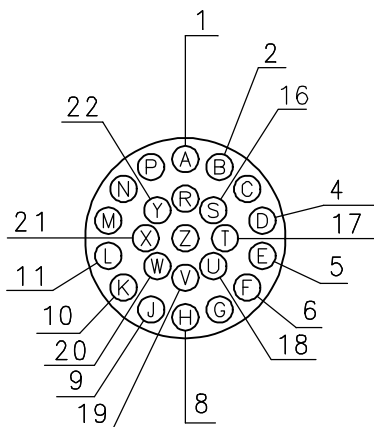

# Connection sets 19 pole & 23 pole

**23 pole**

**19 pole plug**

**19 pole socket**

**23 pole plug**

**19 pole socket**

## Connection sets 15 pole

Item	Qty	Ordering no.	Denomination	Notes
C1	1	0160 360 881	OKC connector male 50 mm <sup>2</sup>	OKC cable plug 50 mm <sup>2</sup>
C2	1	0160 361 881	OKC connector female 50 mm <sup>2</sup>	OKC cable socket 50 mm <sup>2</sup>
C3		0262 613 606	Welding cable 50 mm <sup>2</sup> black	To be ordered per metre
C4	1	0365 803 011	Quick coupling, female, red	
		0190 315 105	Water hose D = 14/8	To be ordered per metre
	2	-	Hose clip	
C5	1	0365 803 012	Quick coupling, female, blue	
		0190 315 105	Water hose D = 14/8	To be ordered per metre
	2	-	Hose clip	
C6	2	0365 803 013	Nipple male MSG	For hose D = 14/8
	2	-	Hose clip	
C7		0190 315 102	Gas hose D = 11/5.5	To be ordered per metre
	2	-	Hose clip	
C8	2	0192 784 015	Pin plug 15 pole	Cable plug 15 pole (pins not included)
	30	0192 784 101	Pin	
C9		0466 536 001	Guide cable OZ-0 2x2.5+21x0.5	To be ordered per metre