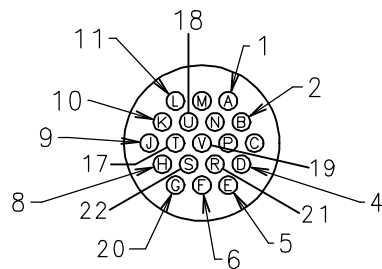

19 pole socket