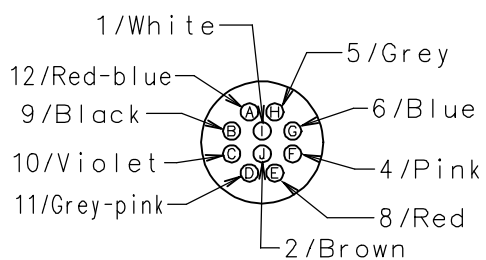

10 pole plug